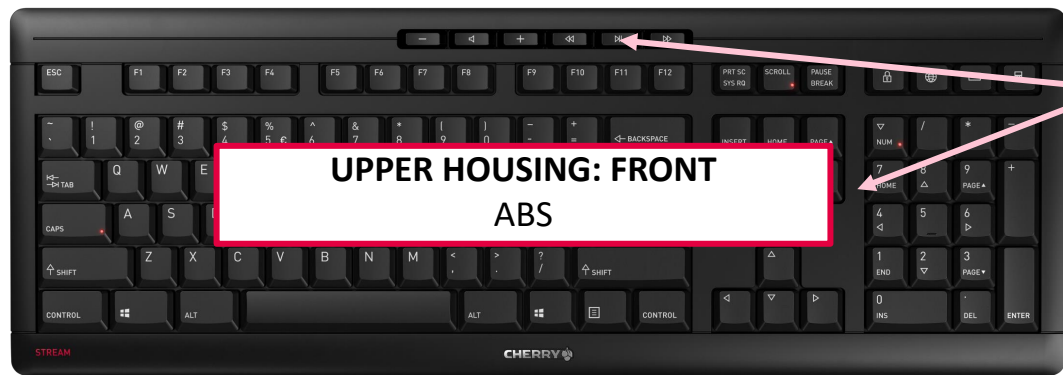

Cherry Europe GmbH | Cherrystraße 2 | 91275 Auerbach/Opf. | Germany

Errors, technical changes and delivery options excepted. Technical information refers only to the specifications of the products. Features may differ from the information provided. Actual products and colors may vary from image shown.