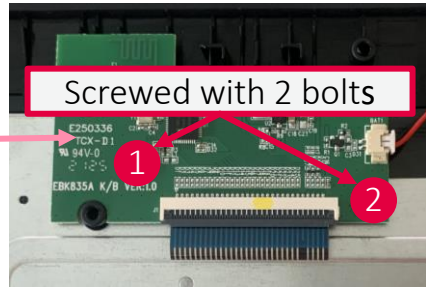

CHERRY STREAM KEYBOARD WIRELESS

JK-8550XX-2

PRODUCT RECYCLING INFORMATION

RUBBER DOM
Silicon

HOTKEYS
ABS

METAL PLATE WITH KEYS
Black ABS/ riveted

CIRCUIT BOARD / ELECTRONIC

KEY CAPS
ABS