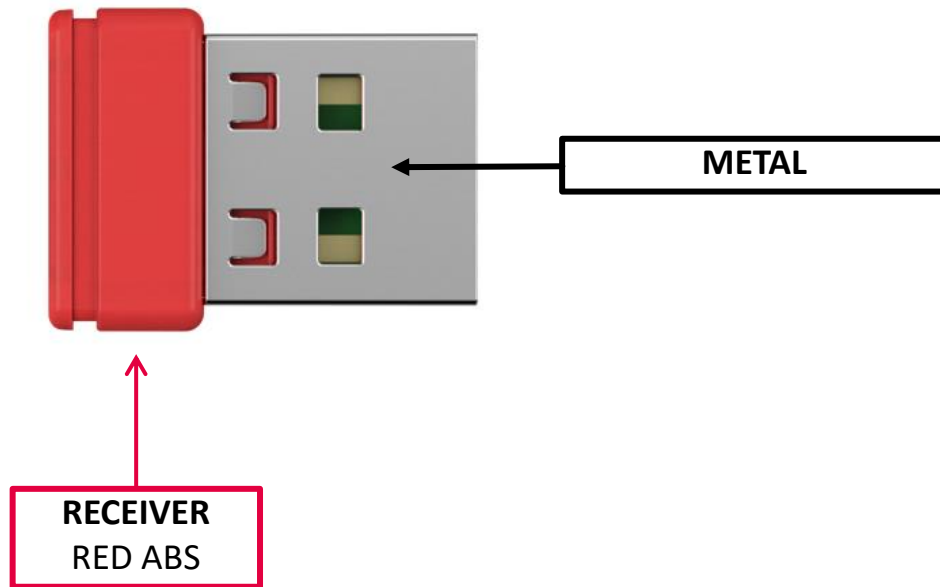

CHERRY STREAM KEYBOARD WIRELESS

JK-8550XX-2

PRODUCT RECYCLING INFORMATION

RECEIVER

Cherry Europe GmbH | Cherrystraße 2 | 91275 Auerbach/Opf. | Germany

Errors, technical changes and delivery options excepted.
Technical information refers only to the specifications of the products.
Features may differ from the information provided. Actual products and colors may vary from image shown.