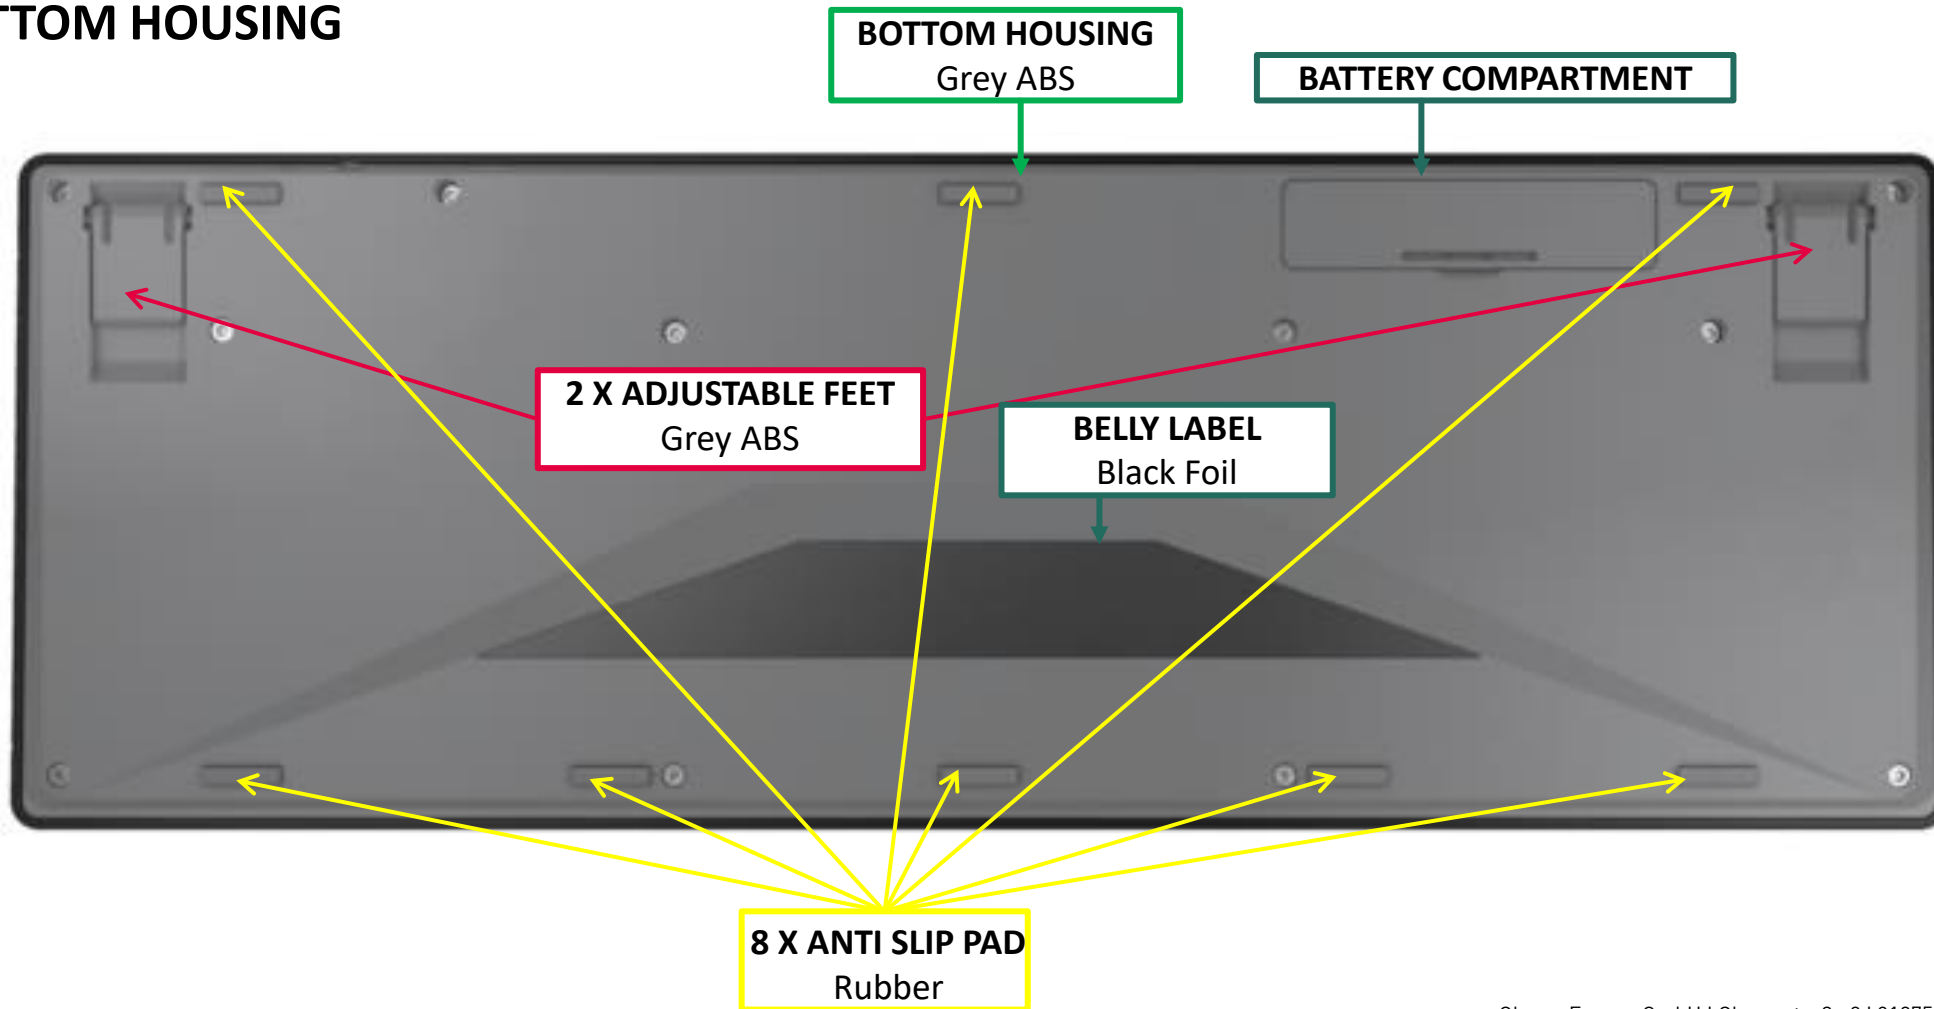

BOTTOM HOUSING

TOP VIEW

BOTTOM VIEW

Cherry Europe GmbH | Cherrystraße 2 | 91275 Auerbach/Opf. | Germany

CHERRY STREAM KEYBOARD WIRELESS

JK-8550XX-2

PRODUCT RECYCLING INFORMATION

BOTTOM HOUSING