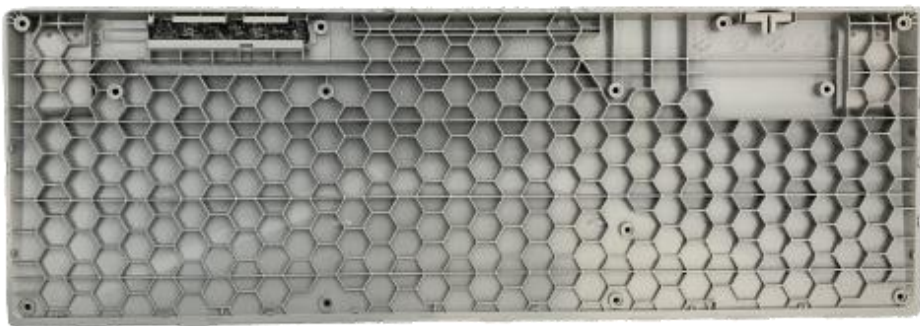

BOTTOM HOUSING

TOP VIEW