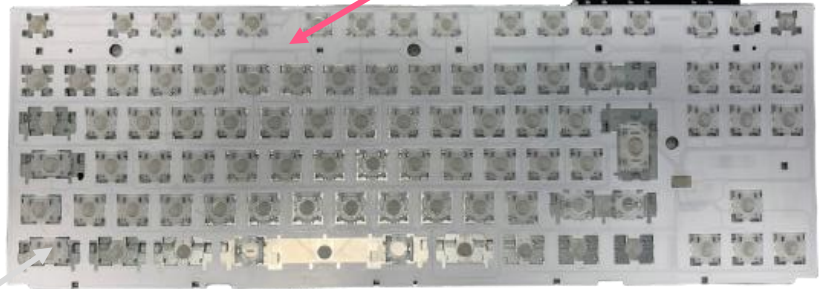

Cherry Europe GmbH | Cherrystraße 2 | 91275 Auerbach/Opf. | Germany

Errors, technical changes and delivery options excepted. Technical information refers only to the specifications of the products. Features may differ from the information provided. Actual products and colors may vary from image shown.