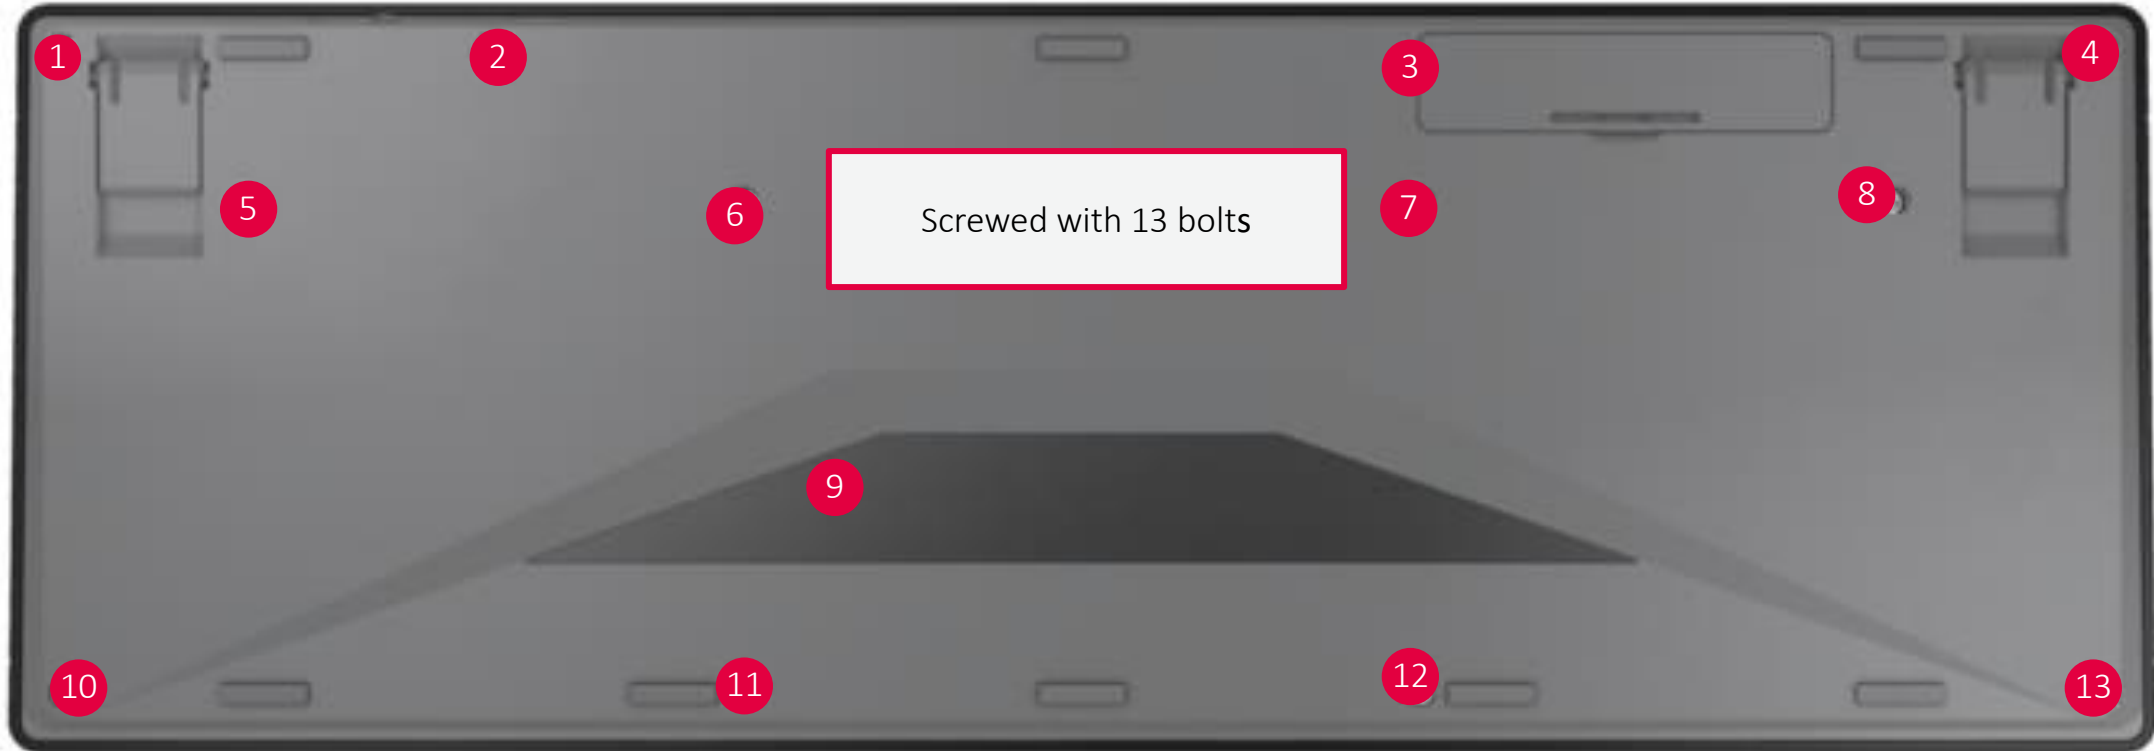

CHERRY STREAM KEYBOARD WIRELESS

JK-8550XX-2

PRODUCT RECYCLING INFORMATION

CHERRY STREAM KEYBOARD WIRELESS

JK-8550XX-2

PRODUCT RECYCLING INFORMATION

UPPER HOUSING

JK-8550xx-2 = Black ABS