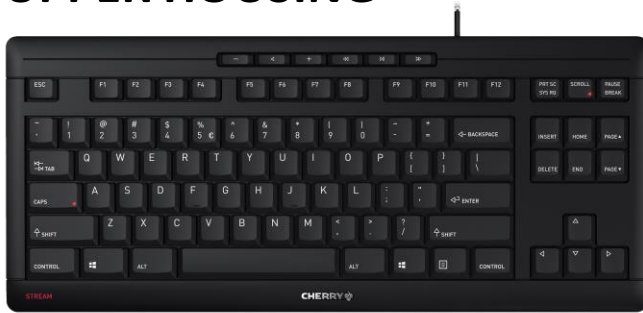

CHERRY STREAM KEYBOARD TKL

RECYCLINGPASS

CHERRY STREAM KEYBOARD TKL

JK-8600XX-0, JK-8600XX-2

PRODUCT RECYCLING INFORMATION

Cherry Europe GmbH | Cherrystraße 2 | 91275 Auerbach/Opf. | Germany

Errors, technical changes and delivery options excepted. Technical information refers only to the specifications of the products. Features may differ from the information provided. Actual products and colors may vary from image shown.

CHERRY STREAM KEYBOARD TKL

JK-8600XX-0, JK-8600XX-2

PRODUCT RECYCLING INFORMATION

UPPER HOUSING

JK-8600XX-2 = ABS

JK-8600XX-0 = ABS

BOTTOM HOUSING

TOP VIEW