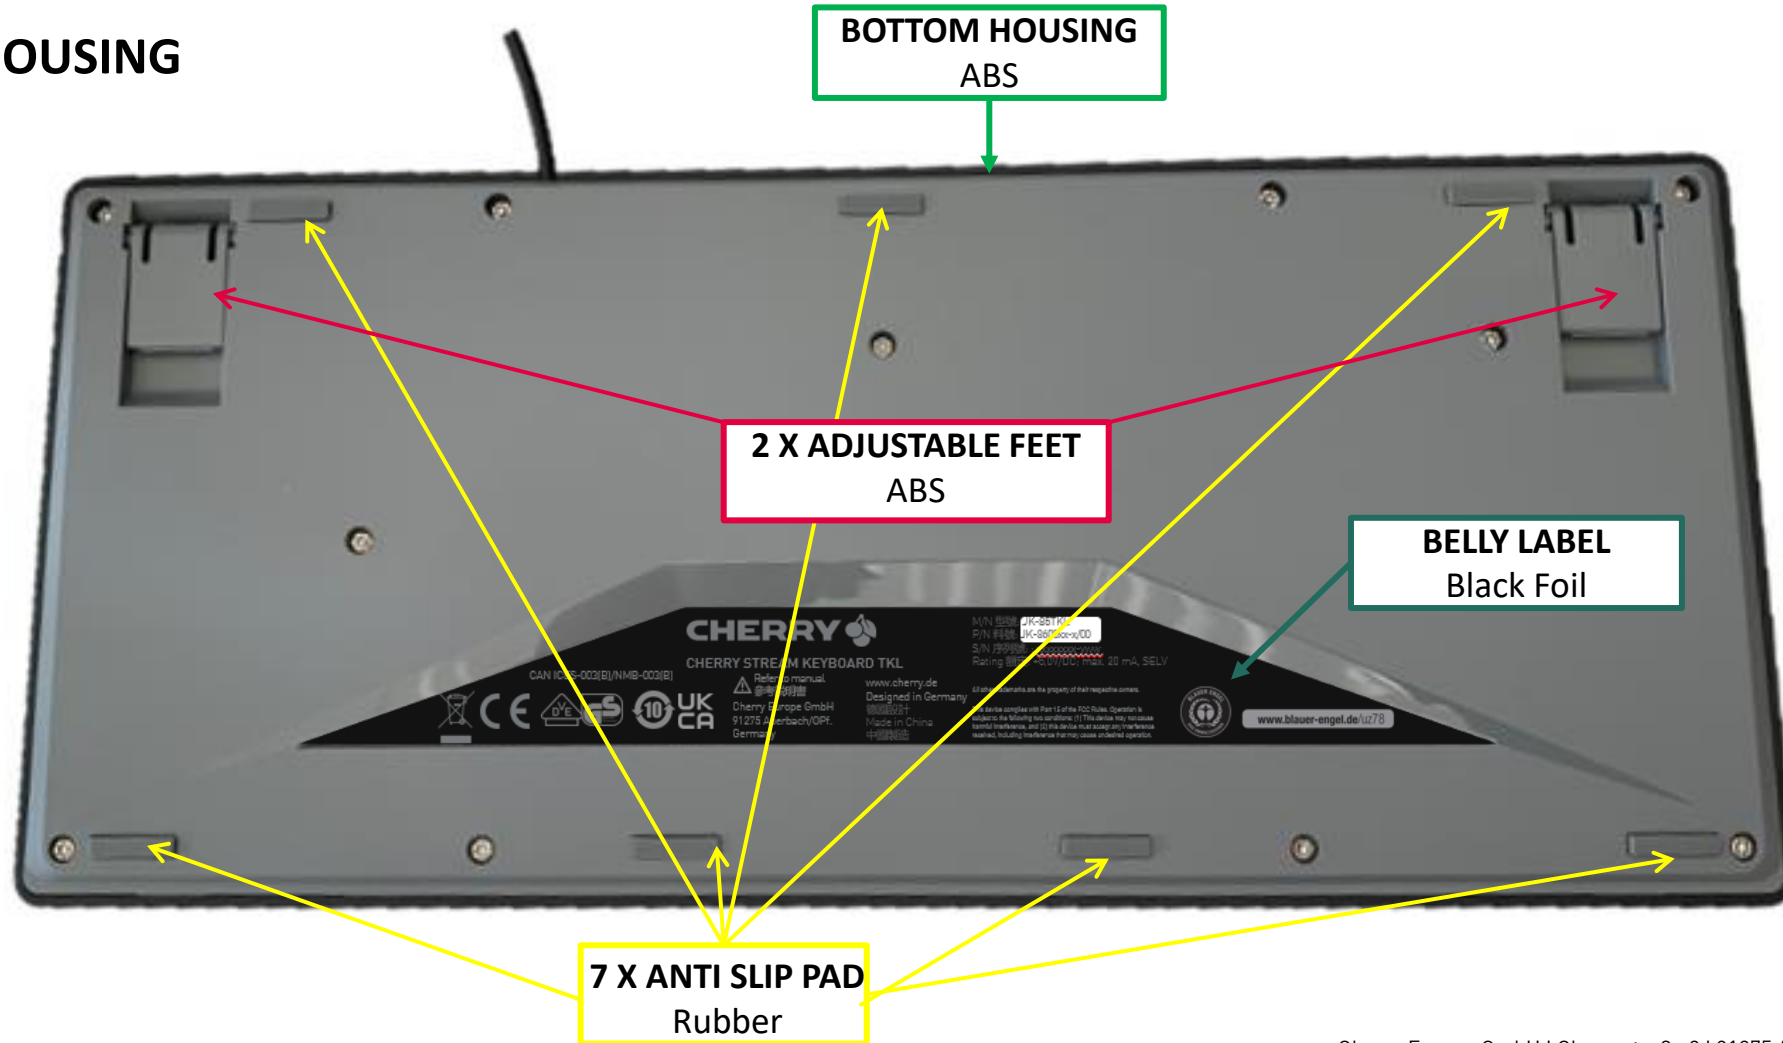

CHERRY STREAM KEYBOARD TKL

JK-8600XX-0, JK-8600XX-2

PRODUCT RECYCLING INFORMATION

UPPER HOUSING

JK-8600XX-2 = ABS

JK-8600XX-0 = ABS

BOTTOM HOUSING

TOP VIEW

BOTTOM VIEW

Cherry Europe GmbH | Cherrystraße 2 | 91275 Auerbach/Opf. | Germany

CHERRY STREAM KEYBOARD TKL

JK-8600XX-0, JK-8600XX-2

PRODUCT RECYCLING INFORMATION

BOTTOM HOUSING

Cherry Europe GmbH | Cherrystraße 2 | 91275 Auerbach/Opf. | Germany