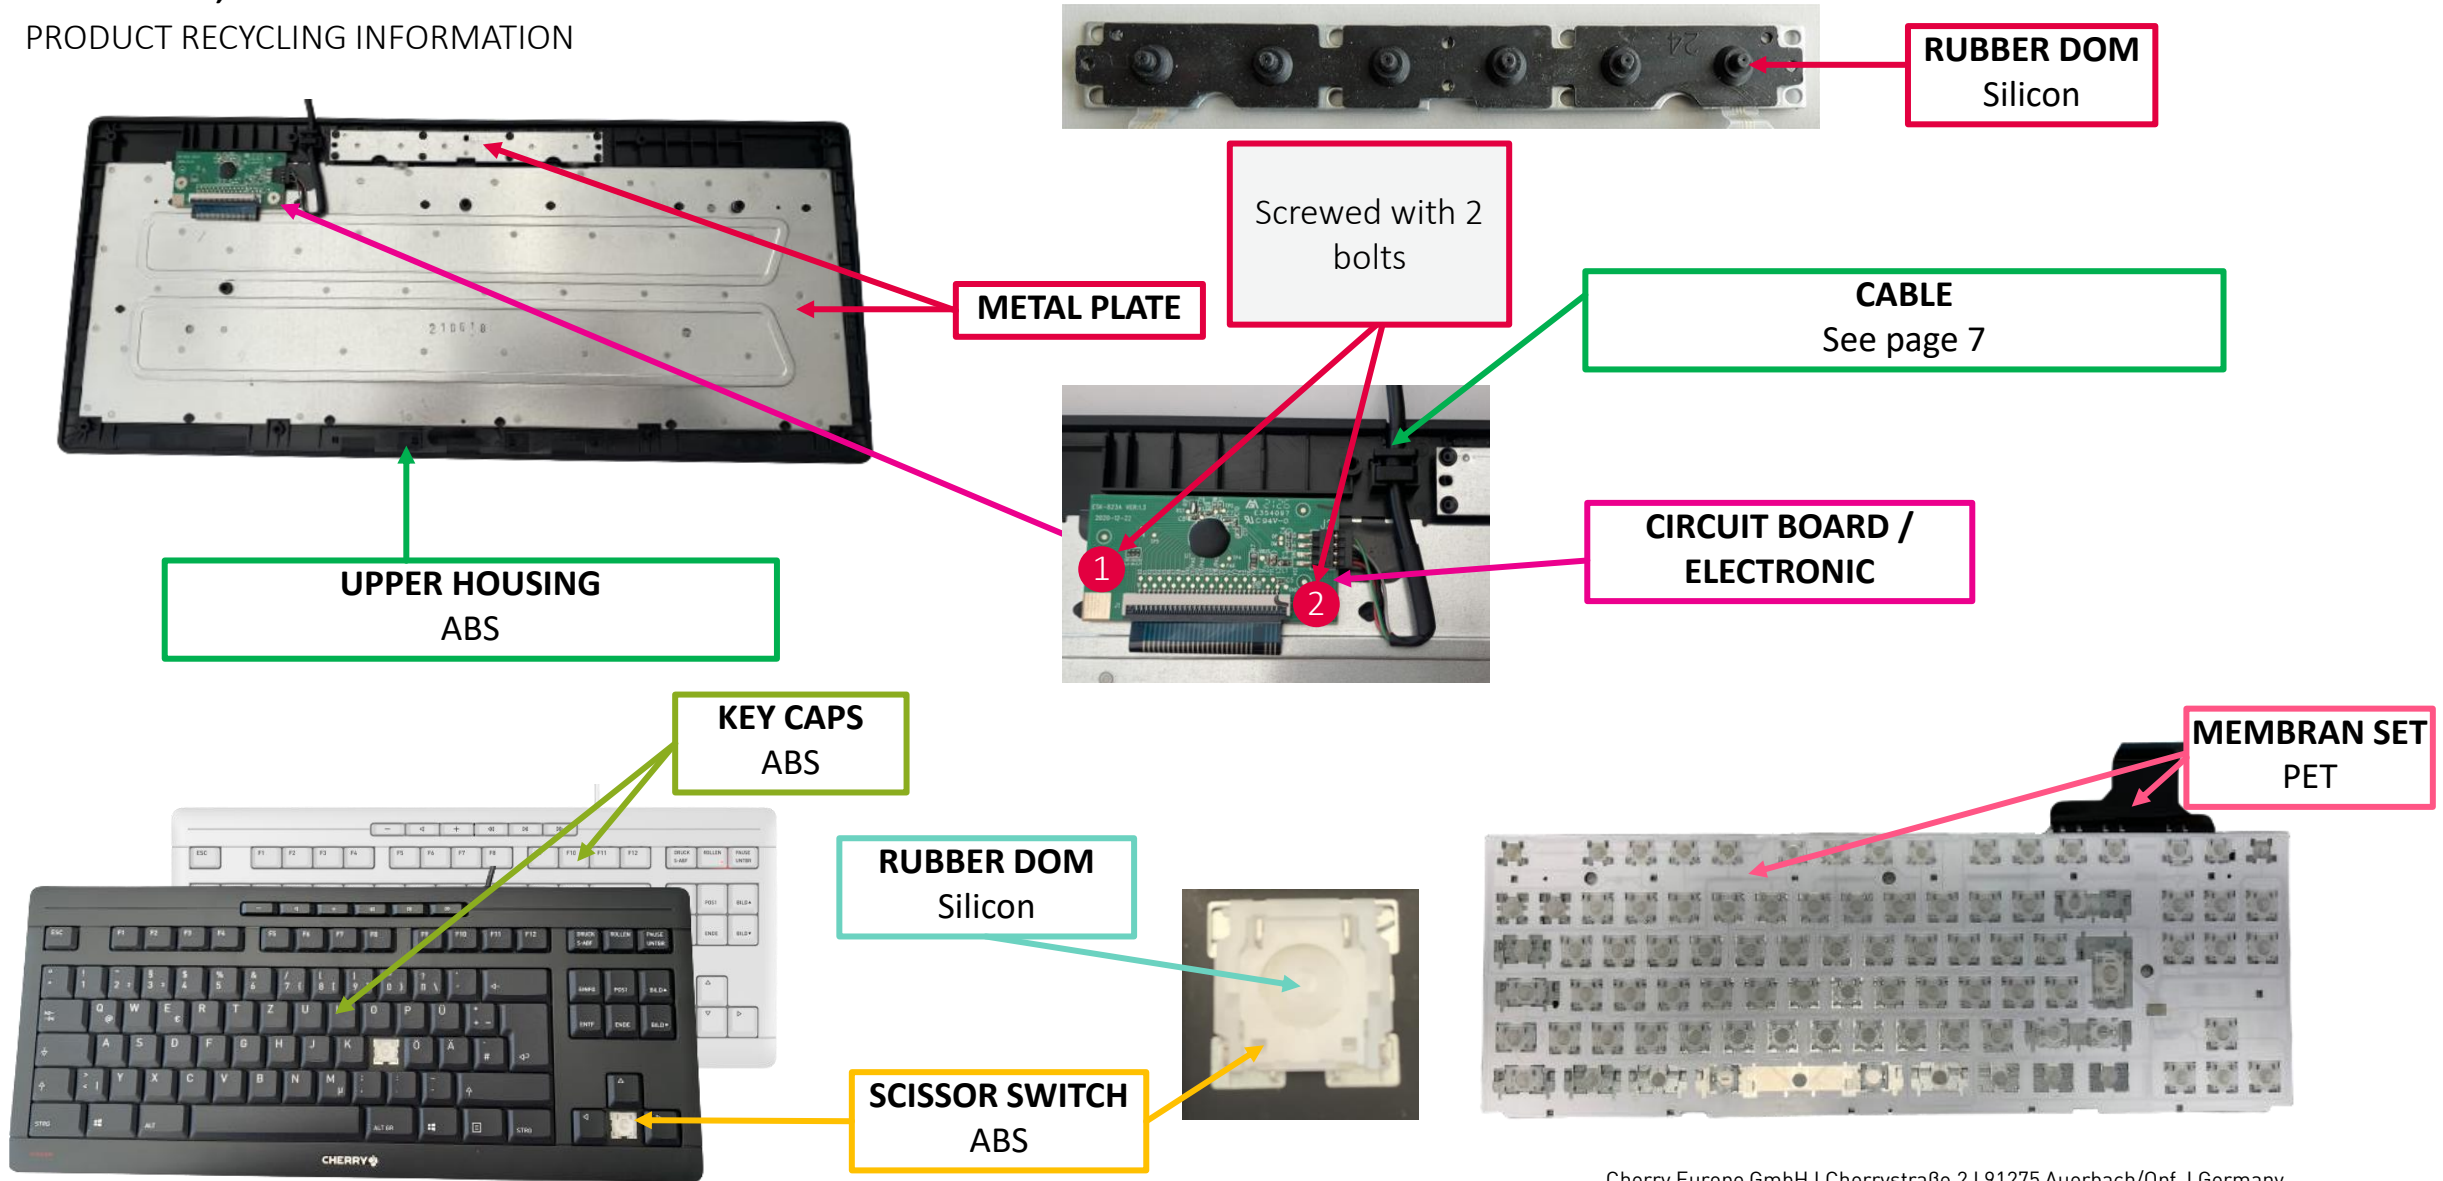

CHERRY STREAM KEYBOARD TKL

JK-8600XX-0, JK-8600XX-2

PRODUCT RECYCLING INFORMATION

Cherry Europe GmbH | Cherrystraße 2 | 91275 Auerbach/Opf. | Germany