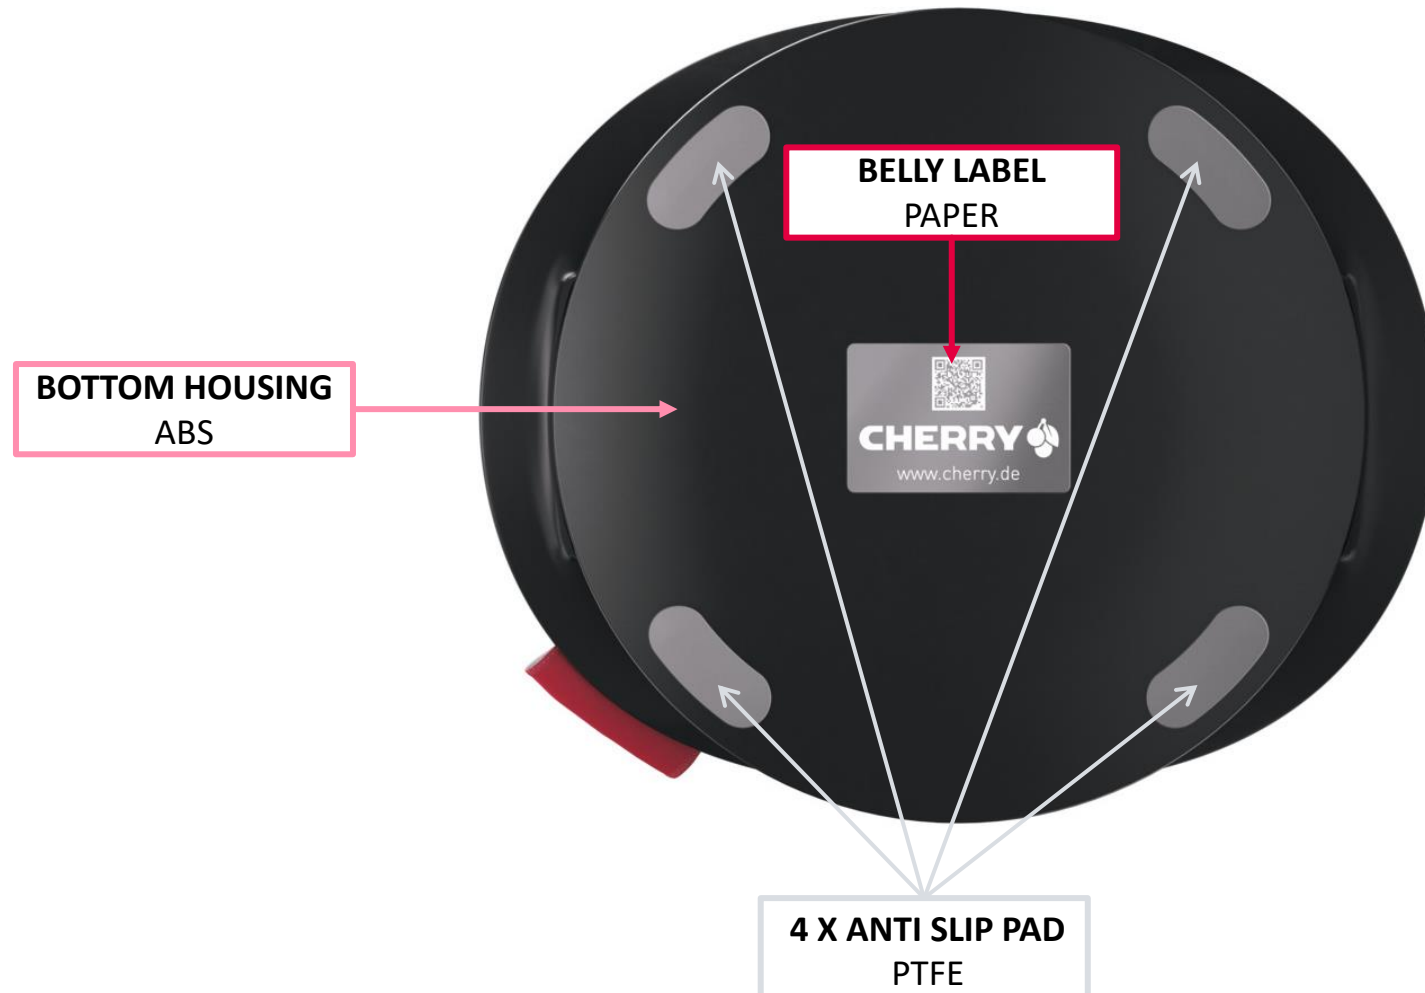

CHERRY SLIDEPAD ERGO

JA-0350

PRODUCT RECYCLING INFORMATION

Cherry Europe GmbH | Cherrystraße 2 | 91275 Auerbach/Opf. | Germany

Errors, technical changes and delivery options excepted.
Technical information refers only to the specifications of the products.
Features may differ from the information provided. Actual products and colors may vary from image shown.